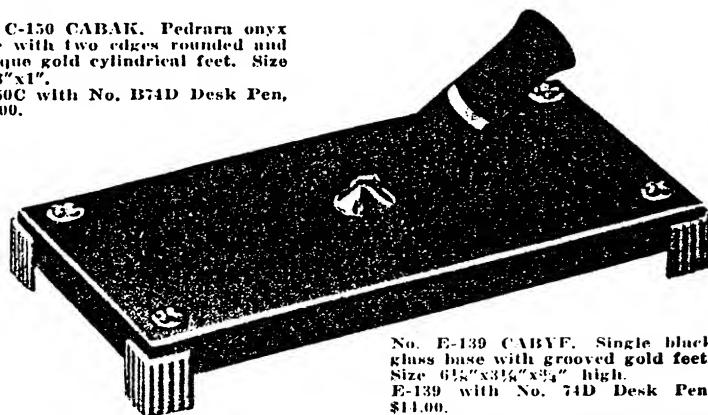

No. E-139 CABYE. Single black glass base with grooved gold feet. Size 6 $\frac{1}{2}$ "x3 $\frac{1}{4}$ "x $\frac{3}{4}$ " high. E-139 with No. 74D Desk Pen, $11.00. D-140 CABAG. Same as above but double with 74D Desk Pen and Desk Pencil, $21.00.